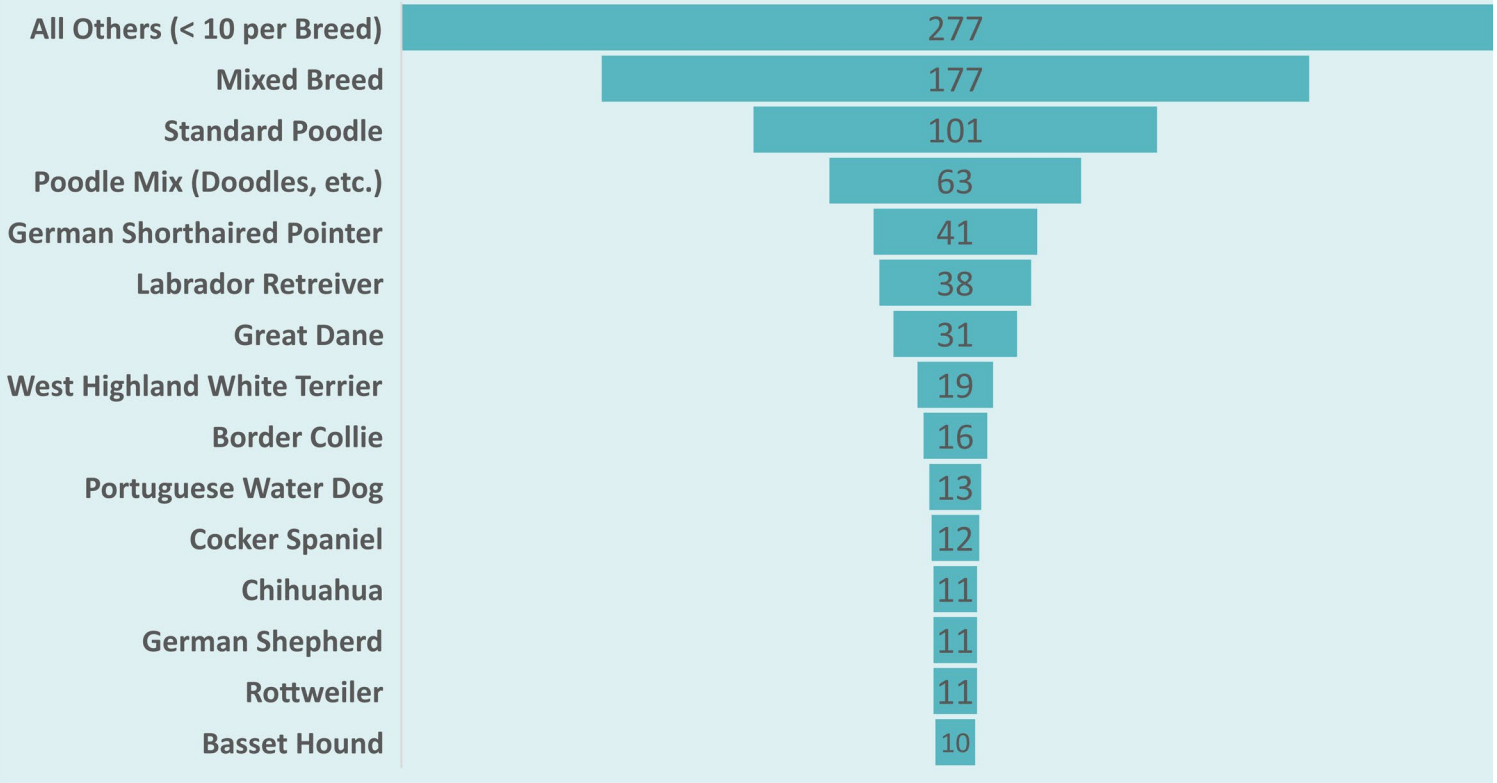

Survey Data Showing 831 Dogs by Breed or Mix

Note: This is not representative of the incidence of Addison's by breed. It only reflects the breeds reported.

Source: Canine Addison's Resources & Education (CARE) Survey of Doses & Owner Reported Outcomes